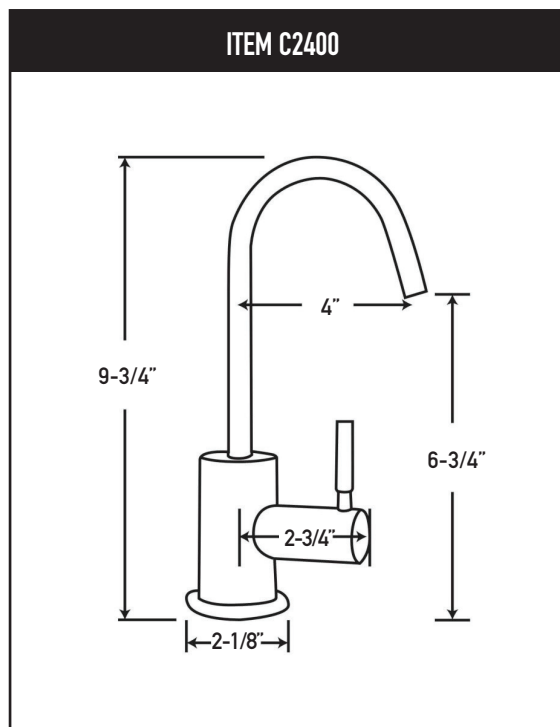

2400 SERIES FILTRATION FAUCETS CONTEMPORARY C-SPOUT - COLD ONLY

2400 Series - Cold Only

Available in Three Finishes - Chrome (CH), Brushed Nickel (BN), Polished Nickel (PN)

For Use with BTI Aqua-Solutions Filtration System
Provides Filtered Water On Demand

Solid Brass Construction • Insulated Spout • Spout Swivels 360 Degrees

Quarter-Turn Ceramic Disk Cartridges • Flow Rate 1.1 - 1.4 GPM

ADA Compliant Lever Handles • Decorative Spout with 4" Reach

Compatible with Reverse Osmosis Filtration Systems

Decorative Base Plate with Rubber O-Ring Levels Faucet on Uneven Countertops

Max Counter Thickness 2"
Recommended Installation Hole:

Cold Only 3/4 to 1"

Hot Only 1-3/8"

Hot & Cold 1-3/8"

Meets or Exceeds the Following: