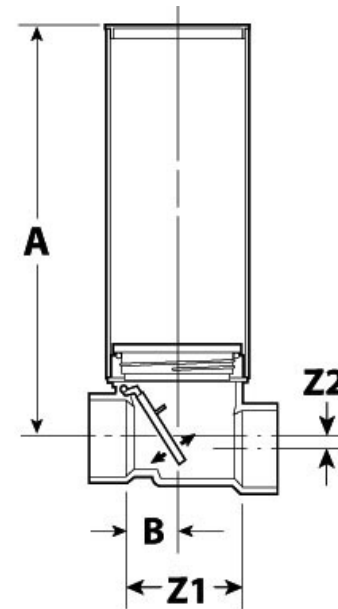

Submittal Sheet

Part Description:

3" PVC WHITE DWV Backwater Valve with
16" Access Sleeve and Lid H X H.

Part Number:

223287W

Approvals and Listings maintained by:
Canplas Industries Ltd
Canada: 1-800-461-5300 USA: 1-888-461-5307

Part #	Part UPC	Colour	Size (inches)	Ctn Qty	Ctn Bar Code	Ctn. Wt (Kgs)	Ctn. Wt (lbs)	Skid Cubic (m)	Skid Cubic (ft)	Ctns/Skid
223287W	662671220097	WHITE	3X3X3	1	10662671220094	1.84	4.05	1.83	64.59	84

Dimensions (inches)

A	Z1	Z2
18.76	4.24	0.40