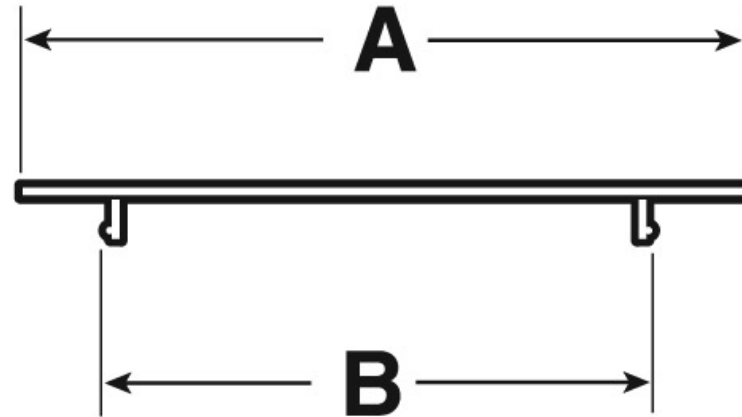

canplas[®]
PLUMBING
Submittal Sheet

Part Description:
Brushed Nickle Square Snap In Strainer
Grate for "Great WHITE" 1-1/2" and 2"
Shower Drains,

Part Number:
331943-2BN

Approvals and Listings maintained by:
Canplas Industries Ltd
Canada: 1-800-461-5300 USA: 1-888-461-5307

Part #	Part UPC	Colour	Size (inches)	Ctn Qty	Ctn Bar Code	Ctn. Wt (Kgs)	Ctn. Wt (lbs)	Skid Cubic (m)	Skid Cubic (ft)	Ctns/Skid
331943-2BN	662671333513	NICKEL	2001-01-02	160	10662671333510	12.48	27.46	1.79	63.37	48

Dimensions (inches)

A
4.25