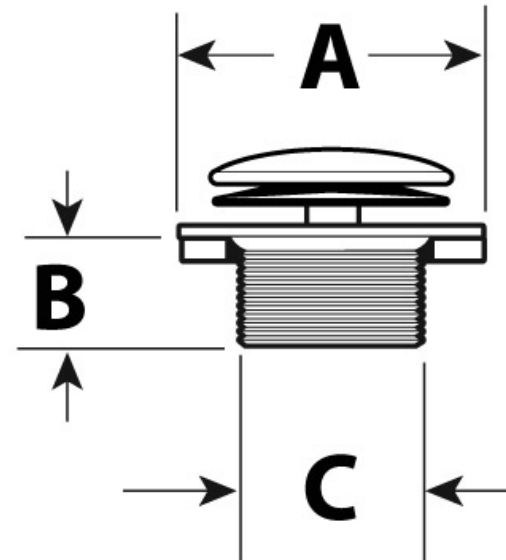

Submittal Sheet

Part Description:  
 ABS DWV Pop-Up Fine Threaded Drain  
 & Strainer, Brushed Nickle Plated

Part Number:  
 332807-8BN

Approvals and Listings maintained by:  
 Canplas Industries Ltd  
 Canada: 1-800-461-5300 USA: 1-888-461-5307

Part #	Part UPC	Colour	Size (inches)	Ctn Qty	Ctn Bar Code	Ctn. Wt (Kgs)	Ctn. Wt (lbs)	Skid Cubic (m)	Skid Cubic (ft)	Ctns/Skid
332807-8BN	662671333438	NICKEL	2001-01-02 60		10662671333435	7.50	16.50	1.79	63.37	48

Dimensions (inches)

A	B	C
2.75	1.61	1.61