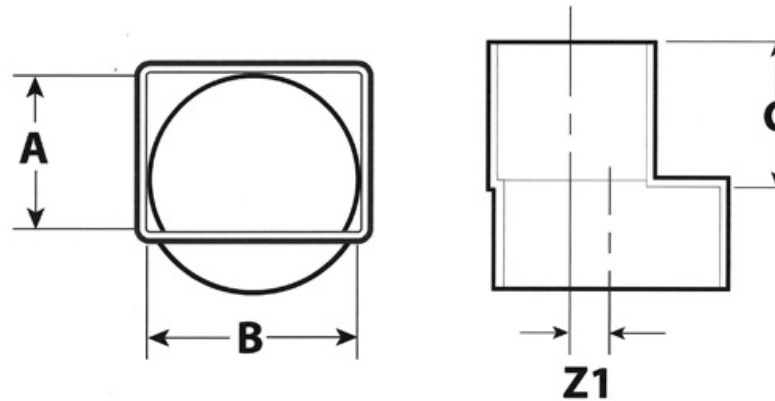

**canplas**<sup>®</sup>  
PLUMBING  
Submittal Sheet

Part Description:  
2" X 3" X 3" PVC WHITE Sewer Flush  
Downspout Adapter Downspout X Sewer Hub  
H X H.

Part Number:  
414461BC

Approvals and Listings maintained by:  
Canplas Industries Ltd  
Canada: 1-800-461-5300 USA: 1-888-461-5307

Part #	Part UPC	Colour	Size (inches)	Ctn Qty	Ctn Bar Code	Ctn. Wt (Kgs)	Ctn. Wt (lbs)	Skid Cubic (m)	Skid Cubic (ft)	Ctns/Skid
414461BC	662671412232	WHITE	2X3X3	36	20662671412236	4.14	9.11	1.79	63.37	48

**Dimensions (inches)**

A	B	C	Z1
2.63	2.11	2.11	0.49