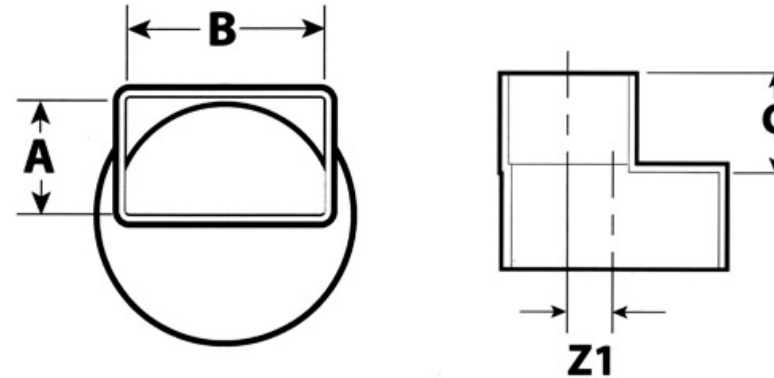

Submittal Sheet

Part Description:

2" X 3" X 4" PVC WHITE Sewer Flush
Downspout Adapter Downspout X Sewer Hub
H X H.

Part Number:

414462BC

Approvals and Listings maintained by:
Canplas Industries Ltd
Canada: 1-800-461-5300 USA: 1-888-461-5307

Part #	Part UPC	Colour	Size (inches)	Ctn Qty	Ctn Bar Code	Ctn. Wt (Kgs)	Ctn. Wt (lbs)	Skid Cubic (m)	Skid Cubic (ft)	Ctns/Skid
414462BC	662671412249	WHITE	2X3X4	20	20662671412243	4.07	8.95	1.79	63.37	48

Dimensions (inches)

A	B	C	Z1
2.51	2.27	2.27	0.91