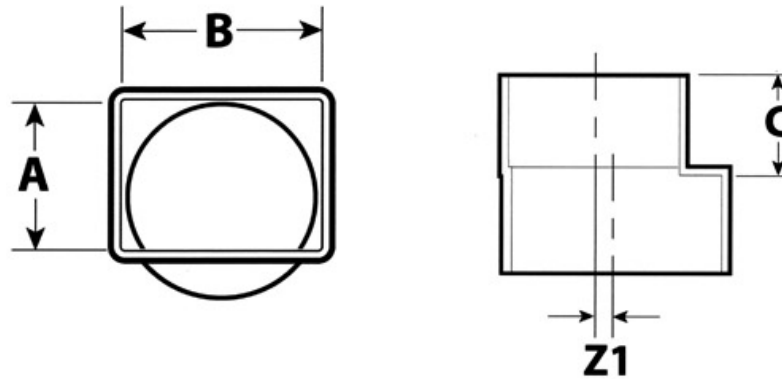

canplas[®]
PLUMBING
Submittal Sheet

Part Description:
3" X 4" X 4" PVC WHITE Sewer Flush
Downspout Adapter Downspout X Sewer Hub
H X H.

Part Number:
414463BC

Approvals and Listings maintained by:
Canplas Industries Ltd
Canada: 1-800-461-5300 USA: 1-888-461-5307

Part #	Part UPC	Colour	Size (inches)	Ctn Qty	Ctn Bar Code	Ctn. Wt (Kgs)	Ctn. Wt (lbs)	Skid Cubic (m)	Skid Cubic (ft)	Ctns/Skid
414463BC	662671412256	WHITE	3X4X4	24	20662671412250	5.68	12.50	1.86	65.82	32

Dimensions (inches)

A	B	C	Z1
3.51	4.51	2.26	0.42