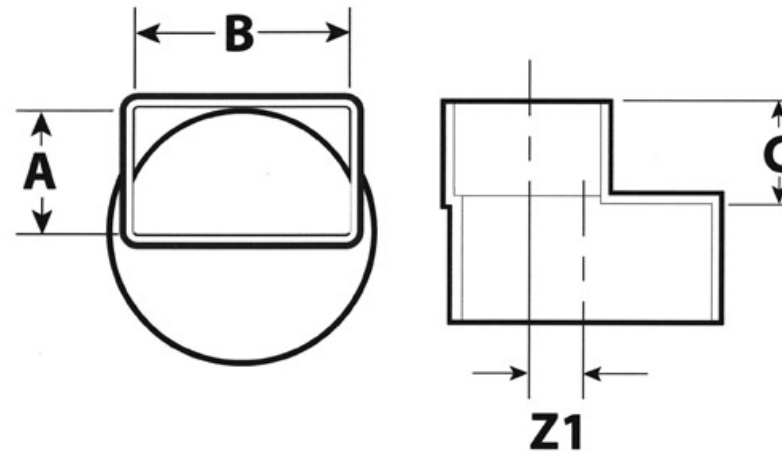

**canplas**<sup>®</sup>  
PLUMBING  
Submittal Sheet

Part Description:  
4" X 6" X 6" PVC WHITE Sewer Flush  
Downspout Adapter Downspout X Sewer Hub  
H X H.

Part Number:  
414464BC

Approvals and Listings maintained by:  
Canplas Industries Ltd  
Canada: 1-800-461-5300 USA: 1-888-461-5307

Part #	Part UPC	Colour	Size (inches)	Ctn Qty	Ctn Bar Code	Ctn. Wt (Kgs)	Ctn. Wt (lbs)	Skid Cubic (m)	Skid Cubic (ft)	Ctns/Skid
414464BC	662671412263	WHITE	4X6X6	8	20662671412267	5.30	11.66	1.86	65.82	32

Dimensions (inches)

A	B	C	Z1
3.66	2.23	2.23	1.35