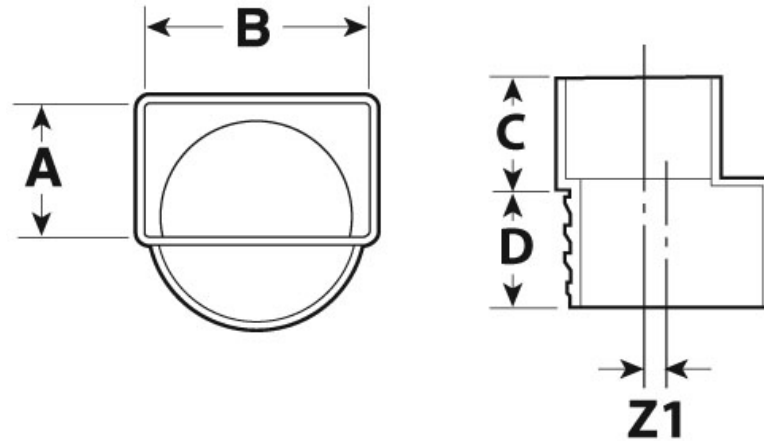

canplas
PLUMBING
Submittal Sheet

Part Description:
3" X 4" X 4" PVC WHITE Sewer Flush
Downspout Corrugated Pipe Adapter
Downspout Hub X Sewer Hub.

Part Number:
414473BC

Approvals and Listings maintained by:
Canplas Industries Ltd
Canada: 1-800-461-5300 USA: 1-888-461-5307

Part #	Part UPC	Colour	Size (inches)	Ctn Qty	Ctn Bar Code	Ctn. Wt (Kgs)	Ctn. Wt (lbs)	Skid Cubic (m)	Skid Cubic (ft)	Ctns/Skid
414473BC	662671412515	WHITE	3X4X4	24	20662671412519	5.15	11.33	1.86	65.82	32

Dimensions (inches)

A	B	C	D	Z1
3.29	2.14	2.14	2.09	0.54