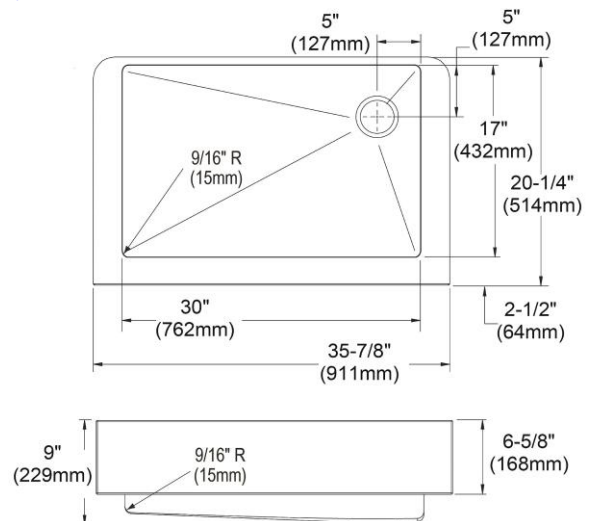

[Clean and Care Manual (PDF)](#)
[Installation Instructions (PDF) - 000000196](#)
[Installation Instructions (PDF) - 1000005235 drain](#)
[Warranty (PDF)](#)