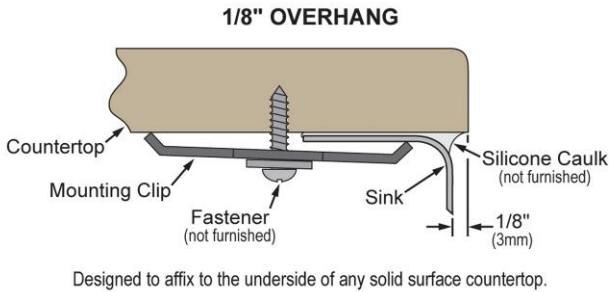

Installation Profile: