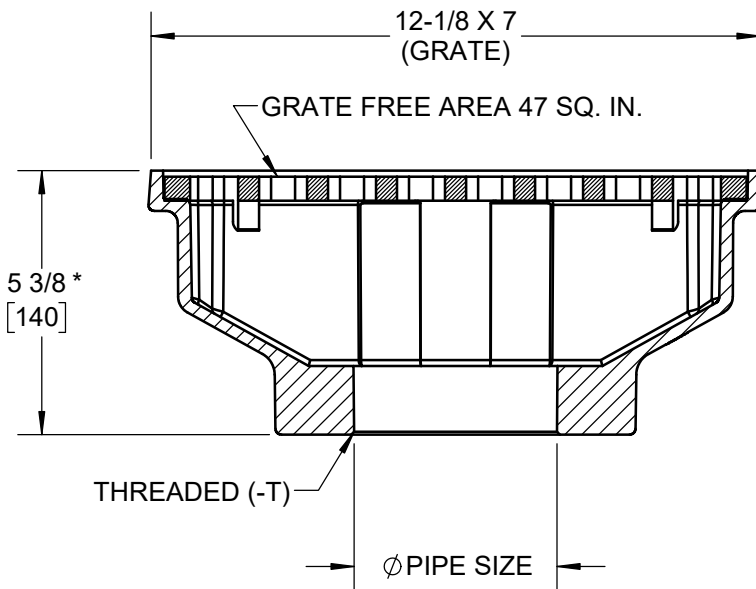

SPECIFICATION:

JOSAM 85800 SERIES COATED CAST IRON 12-3/4" x 7-1/2" DRAIN, LOOSE-SET ANTI-TILTING GRATE AND BOTTOM OUTLET THREADED CONNECTION.

MISCELLANEOUS PRODUCTS

RECTANGULAR PATTERN

SERIES

85800

*ADD 1/4" WHEN FURNISHED WITH NIKALOY OR BRONZE TOP

PIPE SIZE	
	4"
	5"
	6"

-1	SATIN FINISH NIKALOY TOP
-2	SATIN FINISH BRONZE TOP
-3**	CHROME PLATED BRONZE FACE

-VP**	SECURED FACE, VANDAL-PROOF SCREWS
-42	GROUND SCREW
-47	GALVANIZED CAST IRON PARTS

** THESE OPTIONS REQUIRE SIGNATURE - NON CANCELABLE NON RETURNABLE