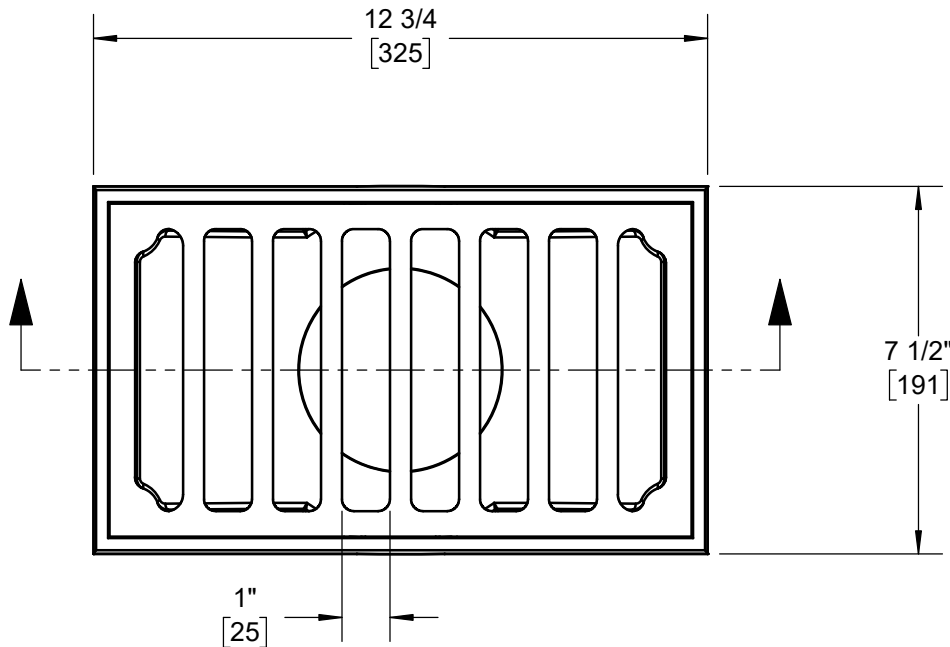

SPECIFICATION:

JOSAM 85800 SERIES COATED CAST IRON 12-3/4" x 7-1/2" DRAIN, LOOSE-SET ANTI-TILTING GRATE AND BOTTOM OUTLET THREADED CONNECTION.

MISCELLANEOUS PRODUCTS

RECTANGULAR PATTERN

SERIES

85800

*ADD 1/4" WHEN FURNISHED WITH NIKALOY OR BRONZE TOP

PIPE SIZE	
	4"
	5"
	6"

-1	SATIN FINISH NIKALOY TOP
-2	SATIN FINISH BRONZE TOP
-3**	CHROME PLATED BRONZE FACE

-VP**	SECURED FACE, VANDAL-PROOF SCREWS
-42	GROUND SCREW
-47	GALVANIZED CAST IRON PARTS

** THESE OPTIONS REQUIRE SIGNATURE - NON CANCELABLE NON RETURNABLE