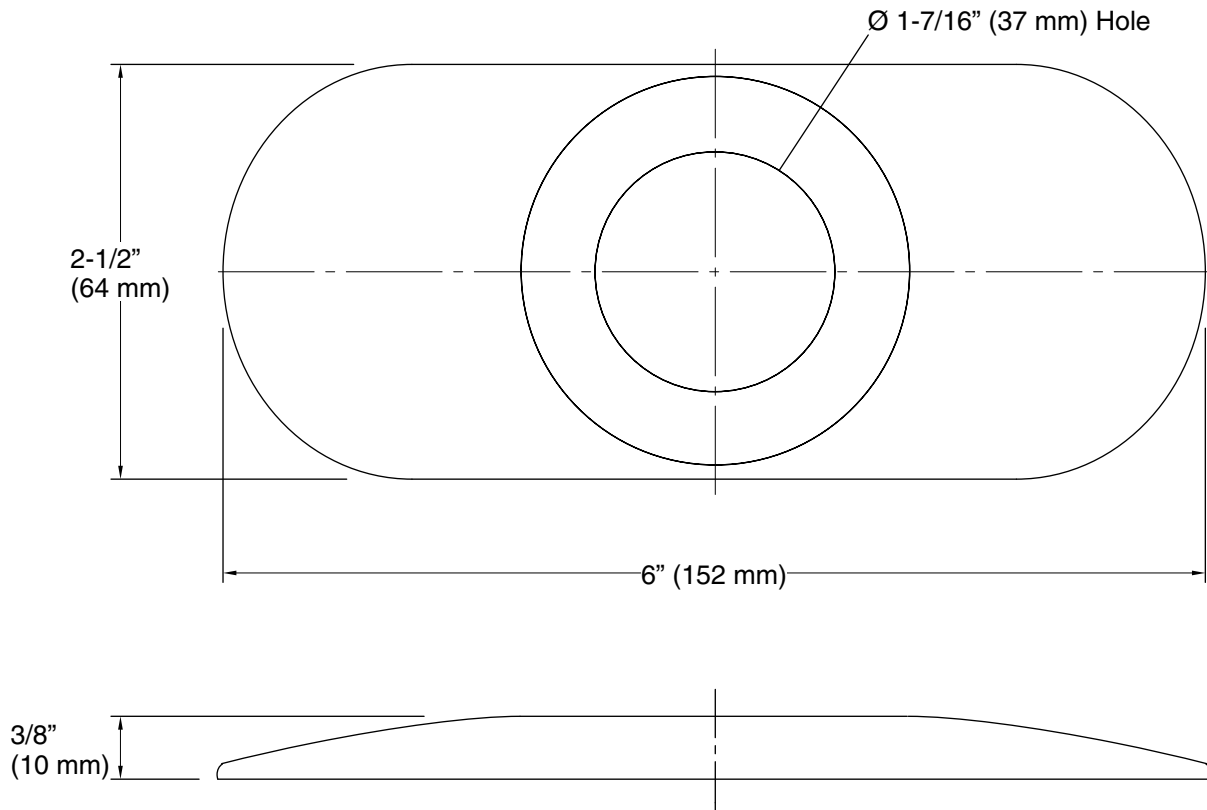

Technical Information

All product dimensions are nominal.

Installation Type: Deck-mount

Material: Brass

Notes

Install this product according to the installation guide.