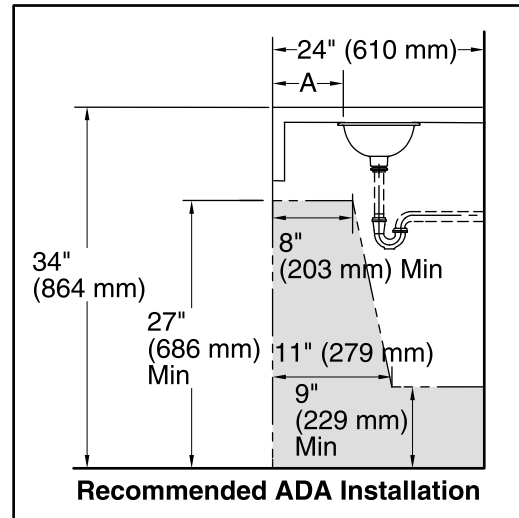

A
Drop-in	4-3/8" (137 mm)
Under-mount (shown)	4-3/8" (137 mm)

Technical Information

All product dimensions are nominal.

Installation:	Drop-in, Under-mount
Bowl area:	Diameter: 10-5/8" (270 mm) Water depth: 4-3/4" (121 mm)
Drain hole:	1-3/4" (44 mm)
Template:	116214-7, required, included

Notes

Install this product according to the installation instructions.

Spout must be a minimum of 4-1/2" (114 mm) long for adequate clearance into bathroom sink. Supplied basin clamp assembly for under-mount installation requires 1" (25 mm) minimum countertop thickness. Installer must supply hardware for thinner countertops.

ADA, CSA B651 compliant when installed to the specific requirements of these regulations.