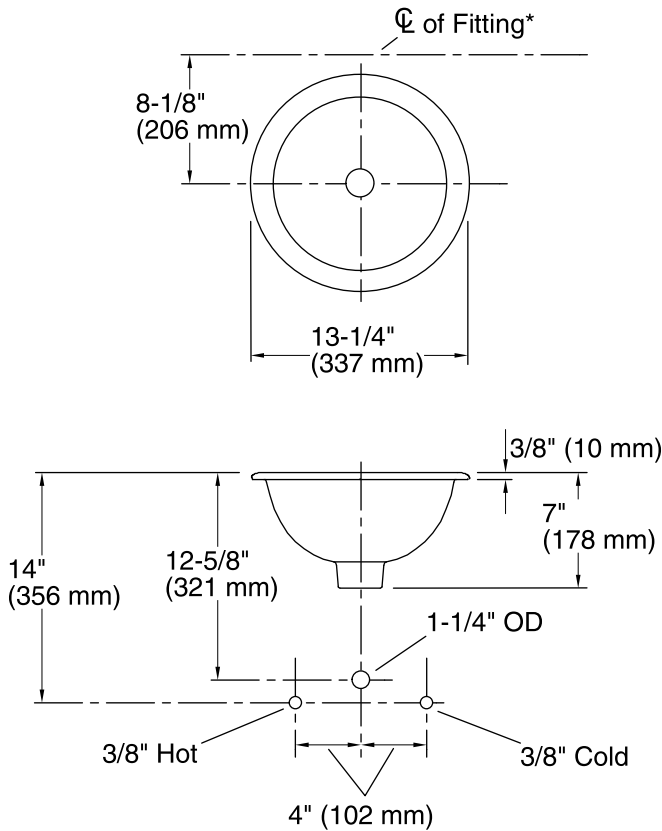

Features

- Petite round design.
- No faucet holes; requires wall- or counter-mount faucet.

Material

- Vitreous china.

Installation

- Drop-in or under-mount.

Recommended Products/Accessories

K-9018 P-Trap

Available Colors/Finishes

Color tiles intended for reference only.

Color	Code	Description
	0	White
	96	Biscuit
	47	Almond
	95	Ice™ Grey
	7	Black Black™
	71	Seafoam Green
	97	Timberline™

	A
Drop-in	4-3/8" (137 mm)
Under-mount (shown)	4-3/8" (137 mm)

Technical Information

All product dimensions are nominal.

Installation:	Drop-in, Under-mount
Bowl area:	Diameter: 10-5/8" (270 mm) Water depth: 4-3/4" (121 mm)
Drain hole:	1-3/4" (44 mm)
Template:	116214-7, required, included

Notes

Install this product according to the installation instructions.

Spout must be a minimum of 4-1/2" (114 mm) long for adequate clearance into bathroom sink. Supplied basin clamp assembly for under-mount installation requires 1" (25 mm) minimum countertop thickness. Installer must supply hardware for thinner countertops.