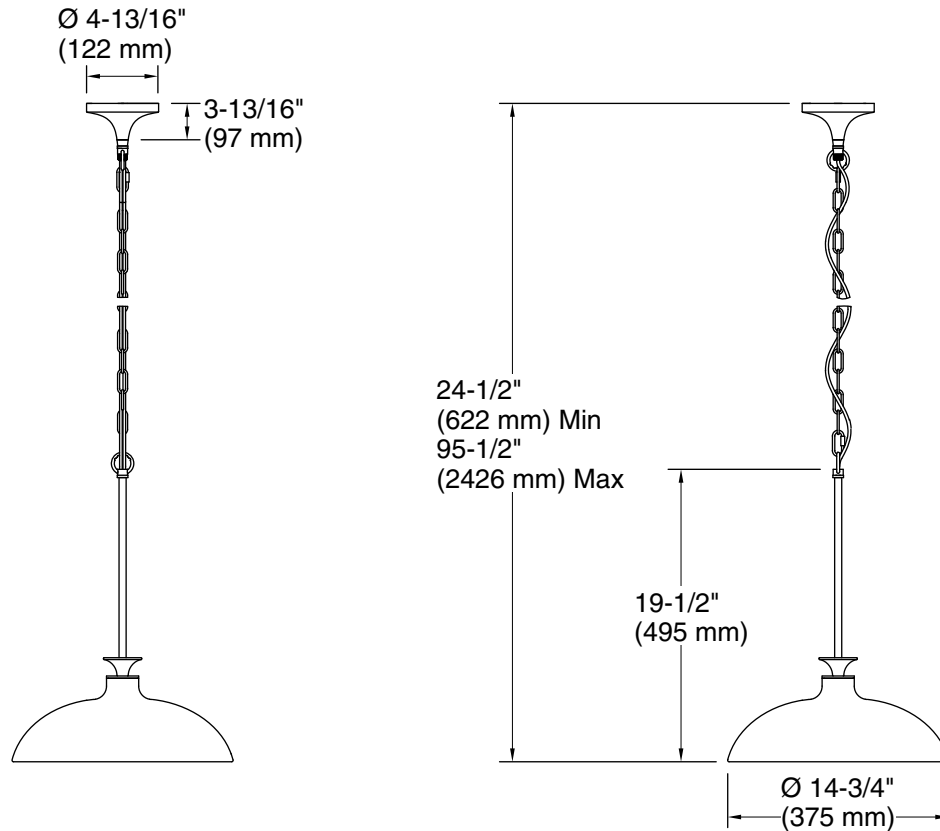

KOHLER®

Tone™
15" one-light pendant
K-31771-PE01

Features

- Domed glass shades extend from intersecting rods and flared metal bases in contemporary designs fit for any room.
- Coordinates with faucets in the Tone collection.
- Requires bulb with candelabra (E12) base; type G bulb recommended (sold separately).
- Suitable for damp locations, per UL 1598.

Installation

- Installation hardware included.

Codes/Standards

UL 1598
CSA C22.2 No. 250

KOHLER® Indoor Lighting Fixtures Limited Warranty

See website for detailed warranty information.

1-800-4KOHLER (1-800-456-4537)

Required Electrical Service

One circuit required.

120 V, 60 Hz

Technical Information

All product dimensions are nominal.

Material:	Steel, Aluminum, Glass
Number of Lights:	1
Lighting Type:	Socket-based
Socket Type:	E-26 Medium
Number of Shades:	1
Shade Type:	Glass - clear
Hanging Type:	Chain
Height:	24-1/2" (622 mm) - 96-1/2" (2451 mm)