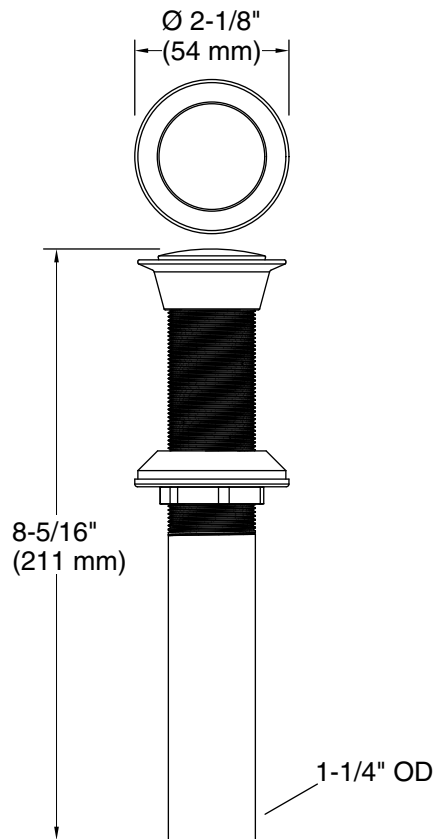

Features

- Without overflow
- 1-1/4" (32 mm) connection

Material

- Premium metal construction for durability and reliability
- KOHLER® finishes resist corrosion and tarnishing

Recommended Products/Accessories

- K-23726 Drain treatment
- K-23723 Faucet cleaner

Codes/Standards

ASME A112.18.2/CSA B125.2

KOHLER® One-Year Limited Warranty

See website for detailed warranty information.

Technical Information

All product dimensions are nominal.