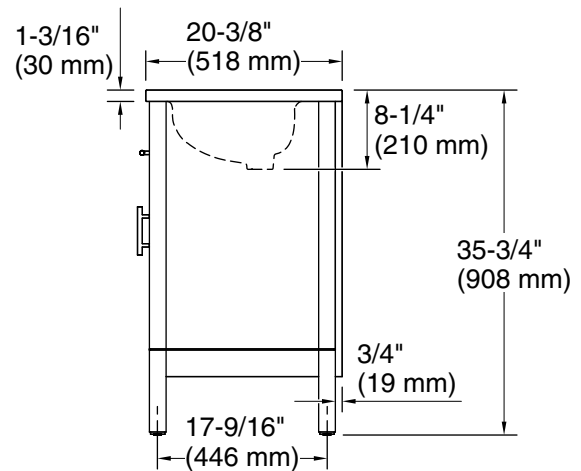

Hadron™

30" bathroom vanity cabinet with sink and quartz top

K-39604-ASB

Features

- Set includes cabinet, precut quartz vanity top, sink, cabinet hardware
- Convenient tilt-down drawer for storing smaller, frequently-used items
- Three-way adjustable slow-close door hinges for easy cabinet access
- 18-9/16" (471 mm) cabinet interior provides ample storage space
- 8" (203 mm) widespread faucet holes
- Faucet sold separately
- Some assembly required

	0	White
	AGA	
	WEK	

Technical Information

All product dimensions are nominal.

Notes

Install this product according to the installation instructions.