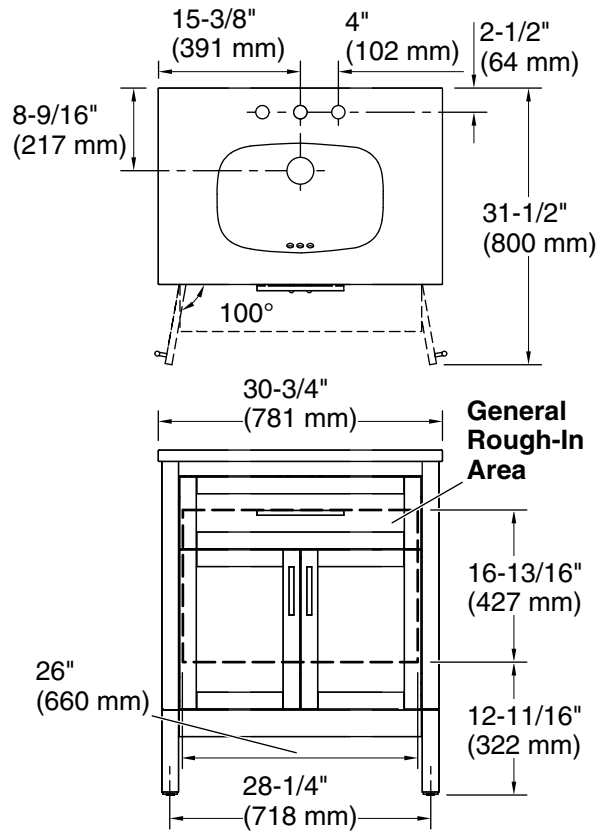

Hadron™

30" bathroom vanity cabinet with sink and quartz top

K-39604-ASB

Features

- Set includes cabinet, precut quartz vanity top, sink, cabinet hardware
- Convenient tilt-down drawer for storing smaller, frequently-used items
- Three-way adjustable slow-close door hinges for easy cabinet access
- 18-9/16" (471 mm) cabinet interior provides ample storage space
- 8" (203 mm) widespread faucet holes
- Faucet sold separately
- Some assembly required

	0	White
	AGA	
	WEK	

Technical Information

All product dimensions are nominal.

Notes

Install this product according to the installation instructions.