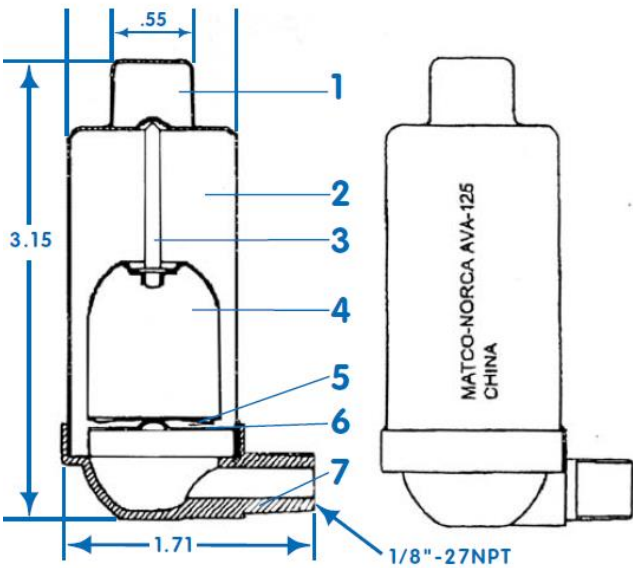

AVA & ADJ Brass Air Steam Valve • Spec Sheet

FEATURES & BENEFITS

- Chrome Plated Steam Air Vents
- ISO 9001:2000
- 10 PSI

Available Models/Sizes:

AVA-125: 1/8" Angle MIP
 ADJ-180: 1/8" Angle MIP Adjustable

AVA-125

No.	Part	Material
1	Cap	Brass
2	Body	Brass
3	Needle	Brass
4	Ball	Brass
5	Spring	Brass
6	Support	Brass
7	Seat	Brass

ADJ-180

No.	Part	Material
1	Screw	Brass
2	Adjust Cap	Brass
3	Cap	Brass
4	Body	Brass
5	Needle	Brass
6	Ball	Brass
7	Spring	Brass
8	Support	Brass
9	Seat	Brass