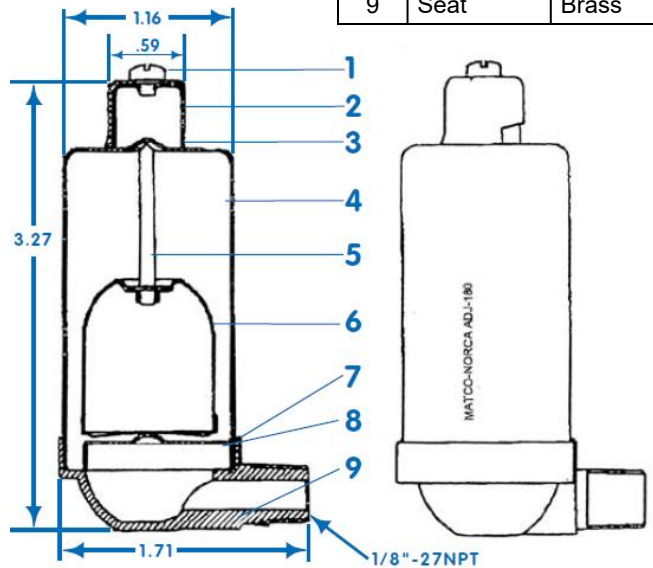

AVA & ADJ Brass Air Steam Valve • Spec Sheet

FEATURES & BENEFITS

- Chrome Plated Steam Air Vents
- ISO 9001:2000
- 10 PSI

Available Models/Sizes:

AVA-125: 1/8" Angle MIP
ADJ-180: 1/8" Angle MIP Adjustable

AVA-125

No.	Part	Material
1	Cap	Brass
2	Body	Brass
3	Needle	Brass
4	Ball	Brass
5	Spring	Brass
6	Support	Brass
7	Seat	Brass

ADJ-180

No.	Part	Material
1	Screw	Brass
2	Adjust Cap	Brass
3	Cap	Brass
4	Body	Brass
5	Needle	Brass
6	Ball	Brass
7	Spring	Brass
8	Support	Brass
9	Seat	Brass

ADJ-180