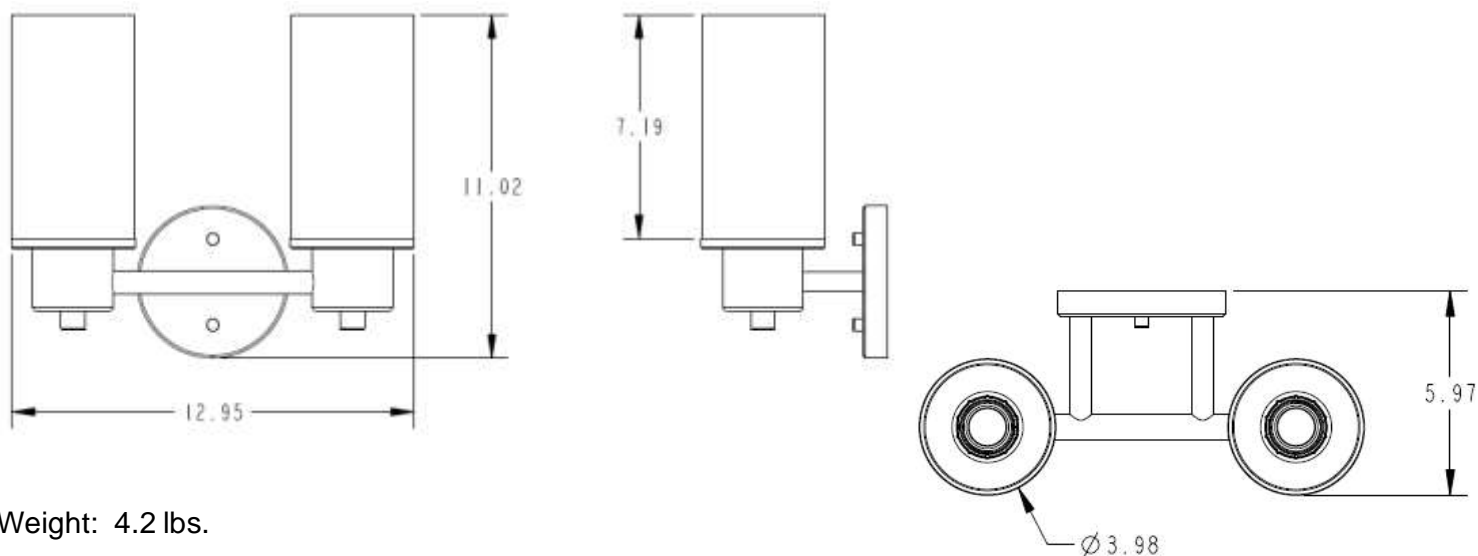

ISO™ Technical Specification

DN0762

2-Globe Light Fixture

Dimensions:

Product Information:

Stock Numbers: DN0762CH – CHROME
DN0762BN – BRUSHED NICKEL

Globe Service Kit: DN0769

Materials: Zinc, glass