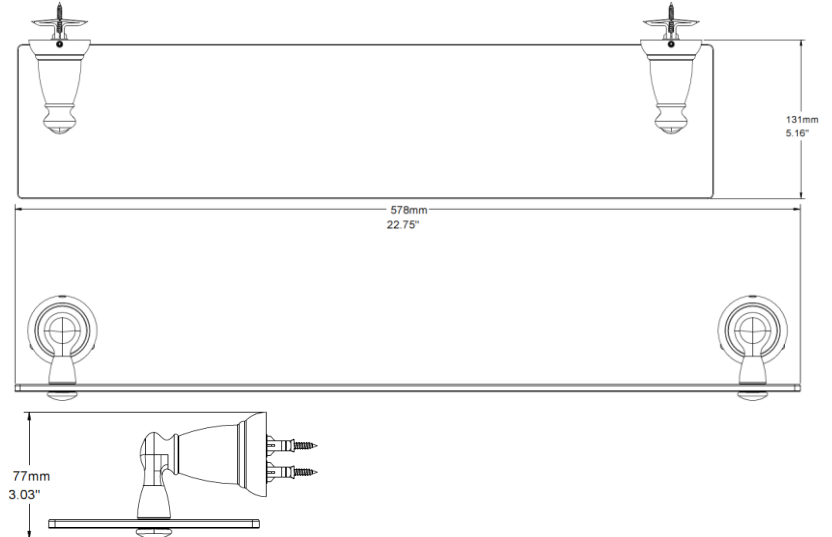

## Glass Shelf

Y26

### Dimensions: