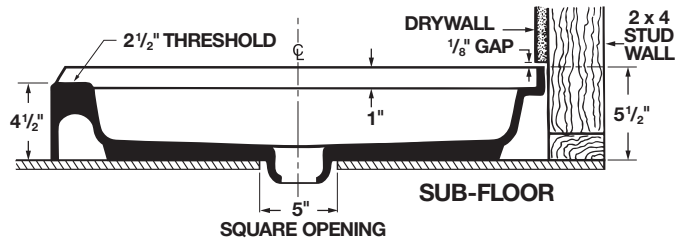

Mustee engineers devoted time and energy perfecting the support structure of DURABASE® & SHOWERTUB™ shower floors. Add to that Mustee's decades of fiberglass molding experience and the net result is a handsome DURABASE® Square, Rectangle, NEO-ANGLE, Corner and SHOWERTUB™ units that will look great, provide virtually unlimited design options and also deliver years of dependable service.

Sectional View

#### Square – Single Threshold

THRESHOLD

Nom. Size	Model	Colors	A	B
32" x 32"	3232M	White, Bone	32"	16"
34" x 34"	3434M	White	34"	17"
36" x 36"	3636M	White, Bone, Biscuit	36"	18"
42" x 42"	4242M	White	42"	21"

#### Rectangular – Single Threshold

THRESHOLD

Nom. Size	Model	Colors	A	B	C	D
32" x 48"	3248M	White, Bone, Biscuit	48"	32"	16"	24"
32" x 54"	3254M	White	54"	32"	16"	27"
32" x 60"	3260M	White	60"	32"	16"	30"
34" x 42"	3442M	White, Bone, Biscuit	42"	34"	17"	21"
34" x 48"	3448M	White, Bone, Biscuit	48"	34"	17"	24"
34" x 54"	3454M	White, Bone	54"	34"	17"	27"
34" x 60"	3460M	White, Bone, Biscuit	60"	34"	17"	30"
42" x 36"*	4236M	White	36"	42"	21"	18"