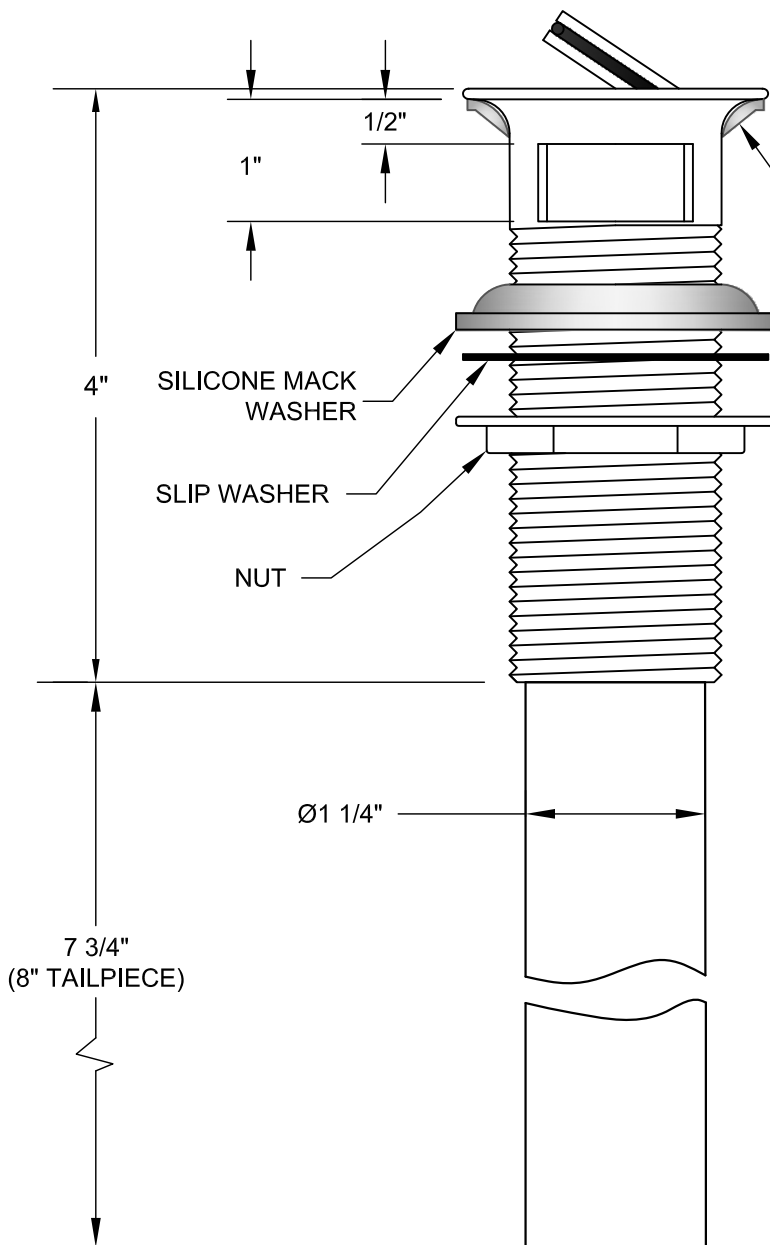

MT743-3 SPECIFICATIONS

DECORATIVE FINGER TOUCH DRAIN FOR SINKS WITH OVERFLOW

THIS DECORATIVE DRAIN HAS THE FOLLOWING FEATURES:

- FITS SINKS WITH 1 1/2" DRAIN OPENING
- ENTIRE DRAIN IS PLATED FOR EXPOSED LOCATIONS
- QUALITY CONSTRUCTION AND 17GA TAILPIECE
- REMOVABLE TAILPIECE
- FITS SINKS UP TO 3 3/8" THICK

SILICONE FLANGE GASKET

AVAILABLE IN THE FOLLOWING FINISHES :

- CPB - POLISHED CHROME
- PN - POLISHED NICKEL
- BRN - BRUSHED NICKEL
- PVD - POLISHED BRASS
- ORB - OIL RUBBED BRONZE
- VB - VENETIAN BRONZE