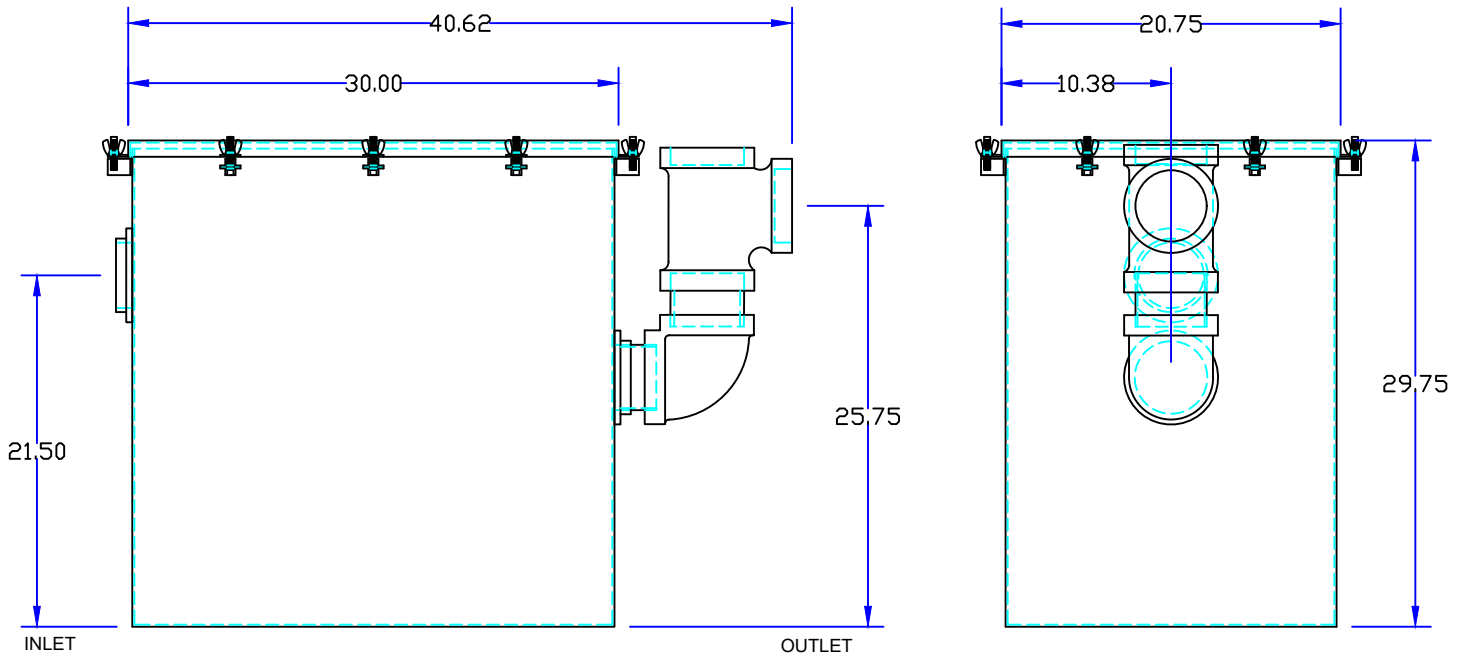

# ROCKFORD SEPARATORS

5159 28th Ave ROCKFORD, IL 61109  
(815) 229-5077 - FAX (815) 229-5108  
www.rkfdseparators.com - rssem@rkfdseparators.com

MODEL NO. G-3050-M

GREASE SEPARATOR

DRAWN BY R.P.P.

QUOTE#:

JOB NAME:

## SPECIFICATIONS

Rockford Model G-3050-M all welded 10 Ga. steel separator, 60 gallon static capacity, 50 g.p.m. intermittent flow, 4.00" tapped inlet and outlet connection, 302 lbs. greasy sludge capacity, visible double-wall outside trap seal, easily removable filter screen gasketed cover hand-tightened to body with safety-catch bolt assemblies, enamel coated inside and outside.