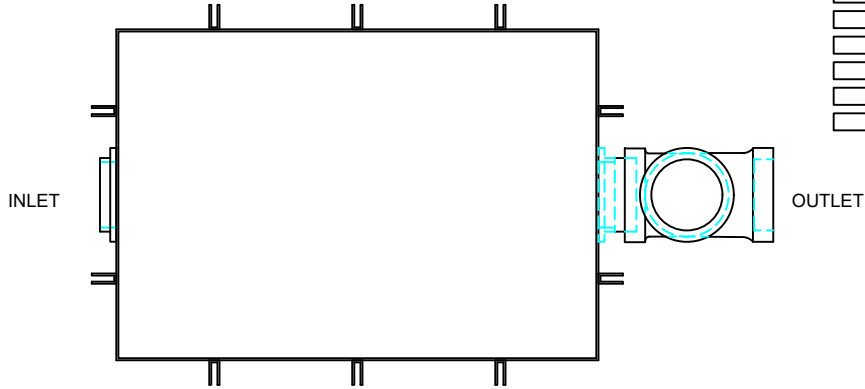

# ROCKFORD SEPARATORS

5159 28th Ave ROCKFORD, IL 61109  
(815) 229-5077 - FAX (815) 229-5108  
www.rkfdseparators.com - rssem@rkfdseparators.com

MODEL NO. G-3050-M

GREASE SEPARATOR

DRAWN BY R.P.P.

QUOTE#:

JOB NAME:

### OPTIONAL FEATURES (ADDITIONAL COST)

- EPOXY COATING
- STAINLESS STEEL CONSTRUCTION
- SEDIMENT BASKET  FILTER MEDIA
- DRAW OFF VALVE
- ALTERNATE INLET & OUTLET SIZE \_\_\_\_\_ INCHES
- CAST IRON OUTLET FITTINGS
- PVC OUTLET FITTINGS

## SPECIFICATIONS

Rockford Model G-3050-M all welded 10 Ga. steel separator, 60 gallon static capacity, 50 g.p.m. intermittent flow, 4.00" tapped inlet and outlet connection, 302 lbs. greasy sludge capacity, visible double-wall outside trap seal, easily removable filter screen gasketed cover hand-tightened to body with safety-catch bolt assemblies, enamel coated inside and outside.