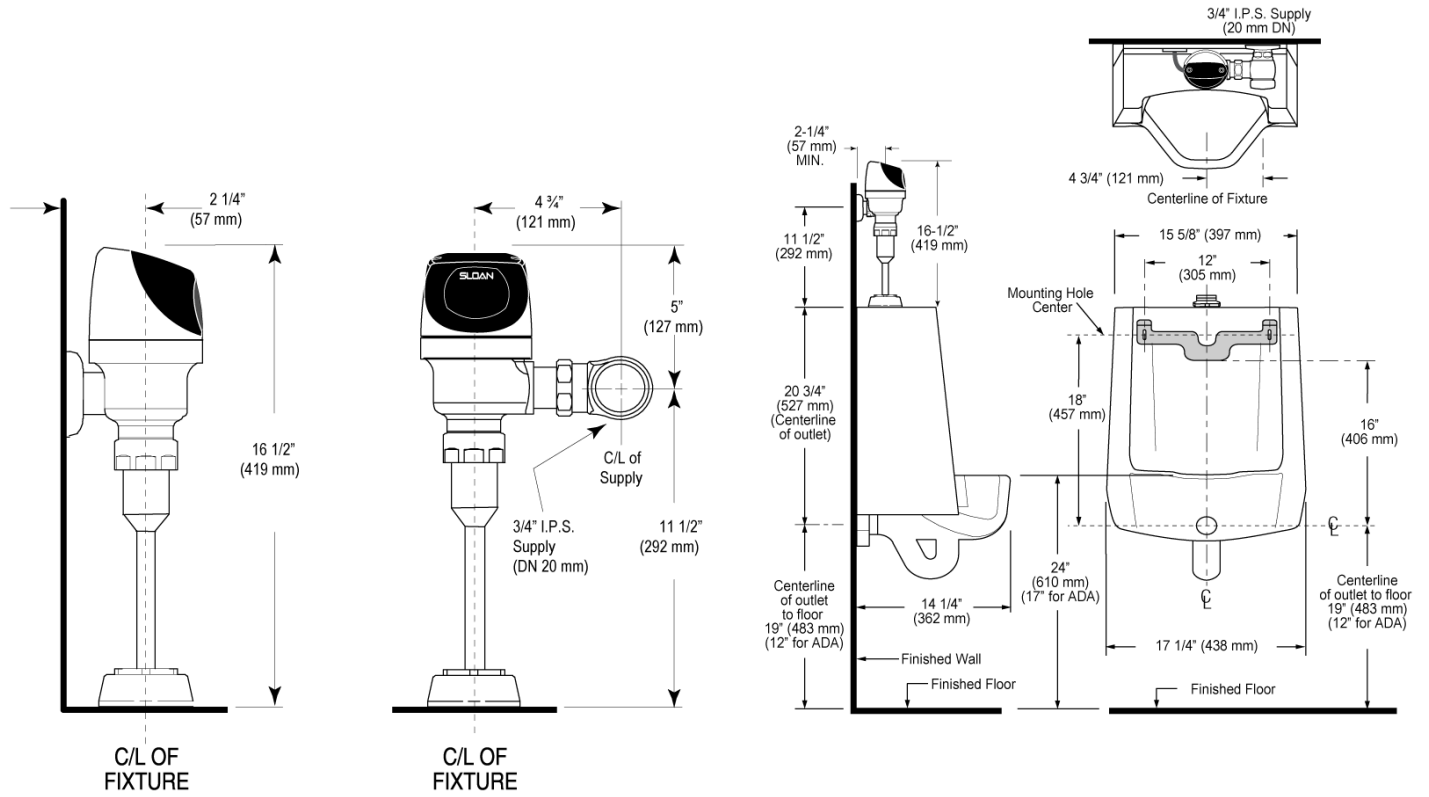

ROUGH-IN

Sloan 10500 Seymour Ave, Franklin Park, IL 60131
Phone: 800.982.5839 • Fax: 800.447.8329 • sloan.com