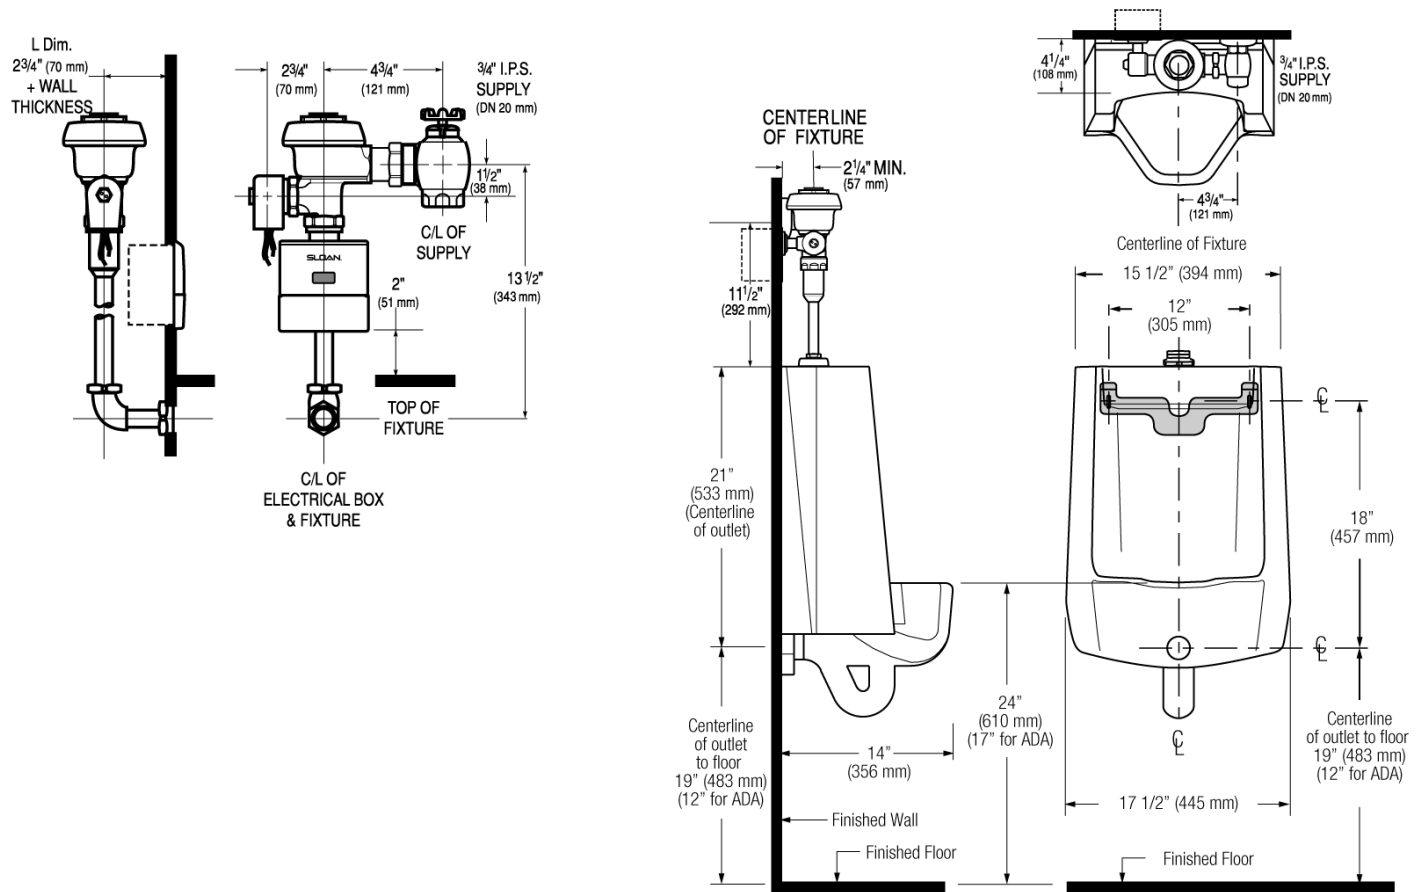

ROUGH-IN

Sloan 10500 Seymour Ave, Franklin Park, IL 60131
Phone: 800.982.5839 • Fax: 800.447.8329 • sloan.com